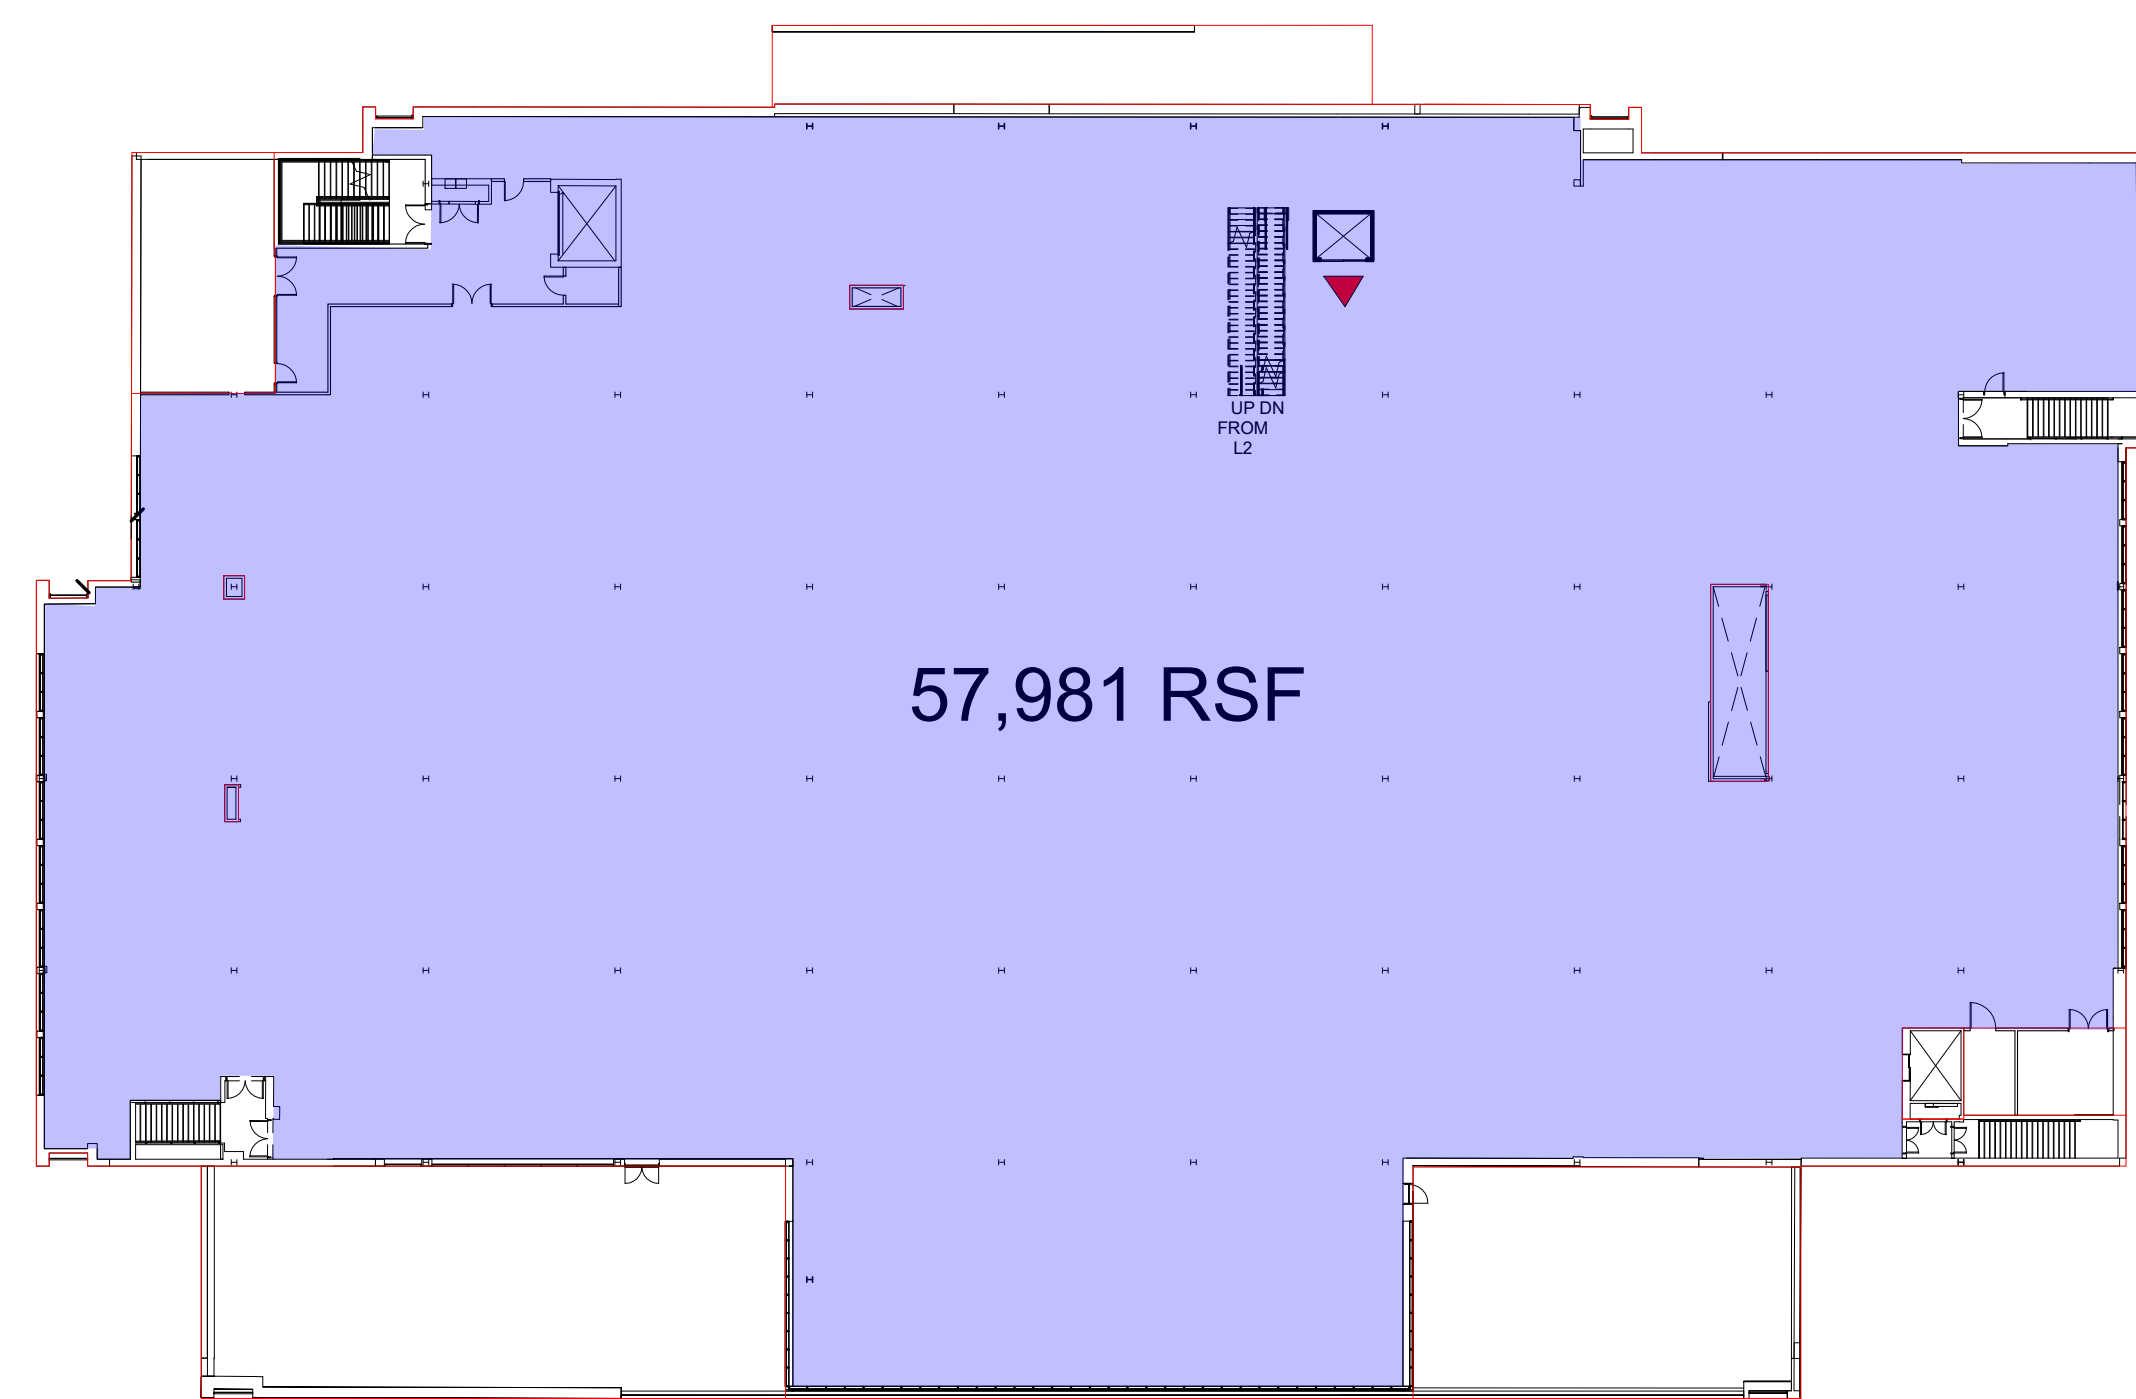

LEVEL 1

① 1" = 30'-0"

LEVEL 2

② 1" = 30'-0"

LEVEL 3

③ 1" = 30'-0"

PROPERTY

110 HIGH RIDGE RD
STAMFORD, CT 06905