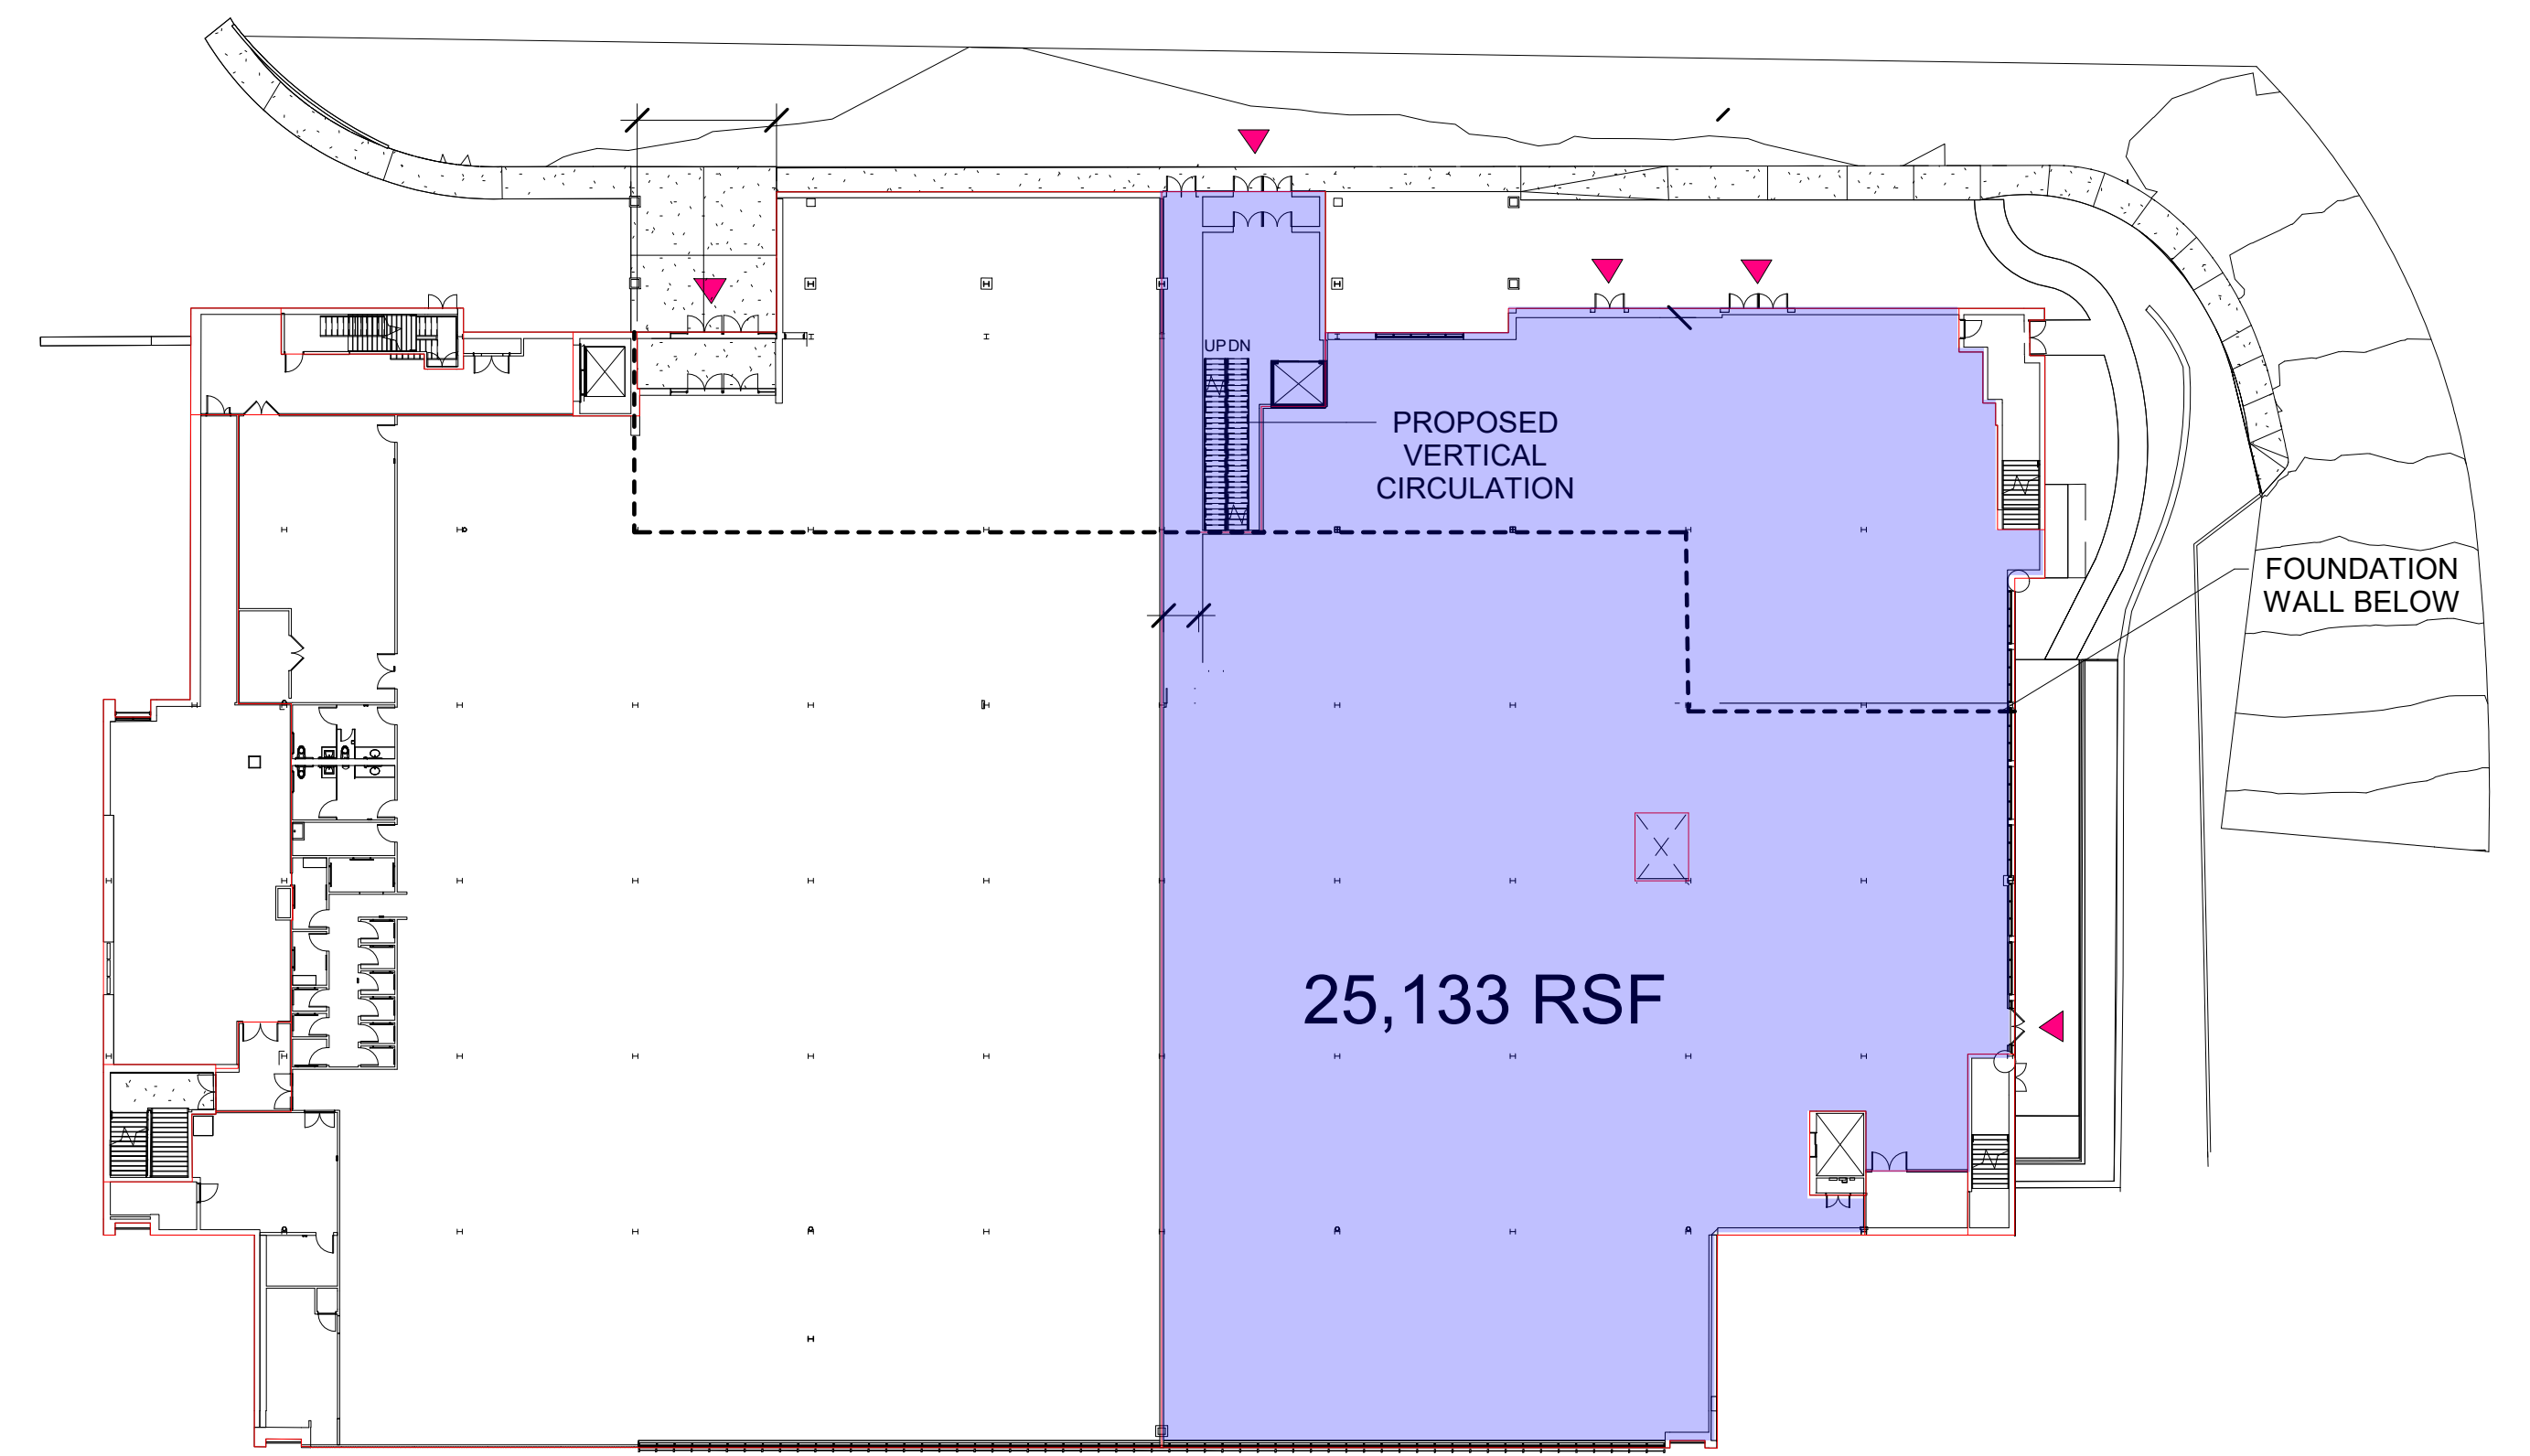

LEVEL 1

① 1" = 30'-0"

LEVEL 2

② 1" = 30'-0"

LEVEL 3

③ 1" = 30'-0"

PROPERTY

110 HIGH RIDGE RD
STAMFORD, CT 06905