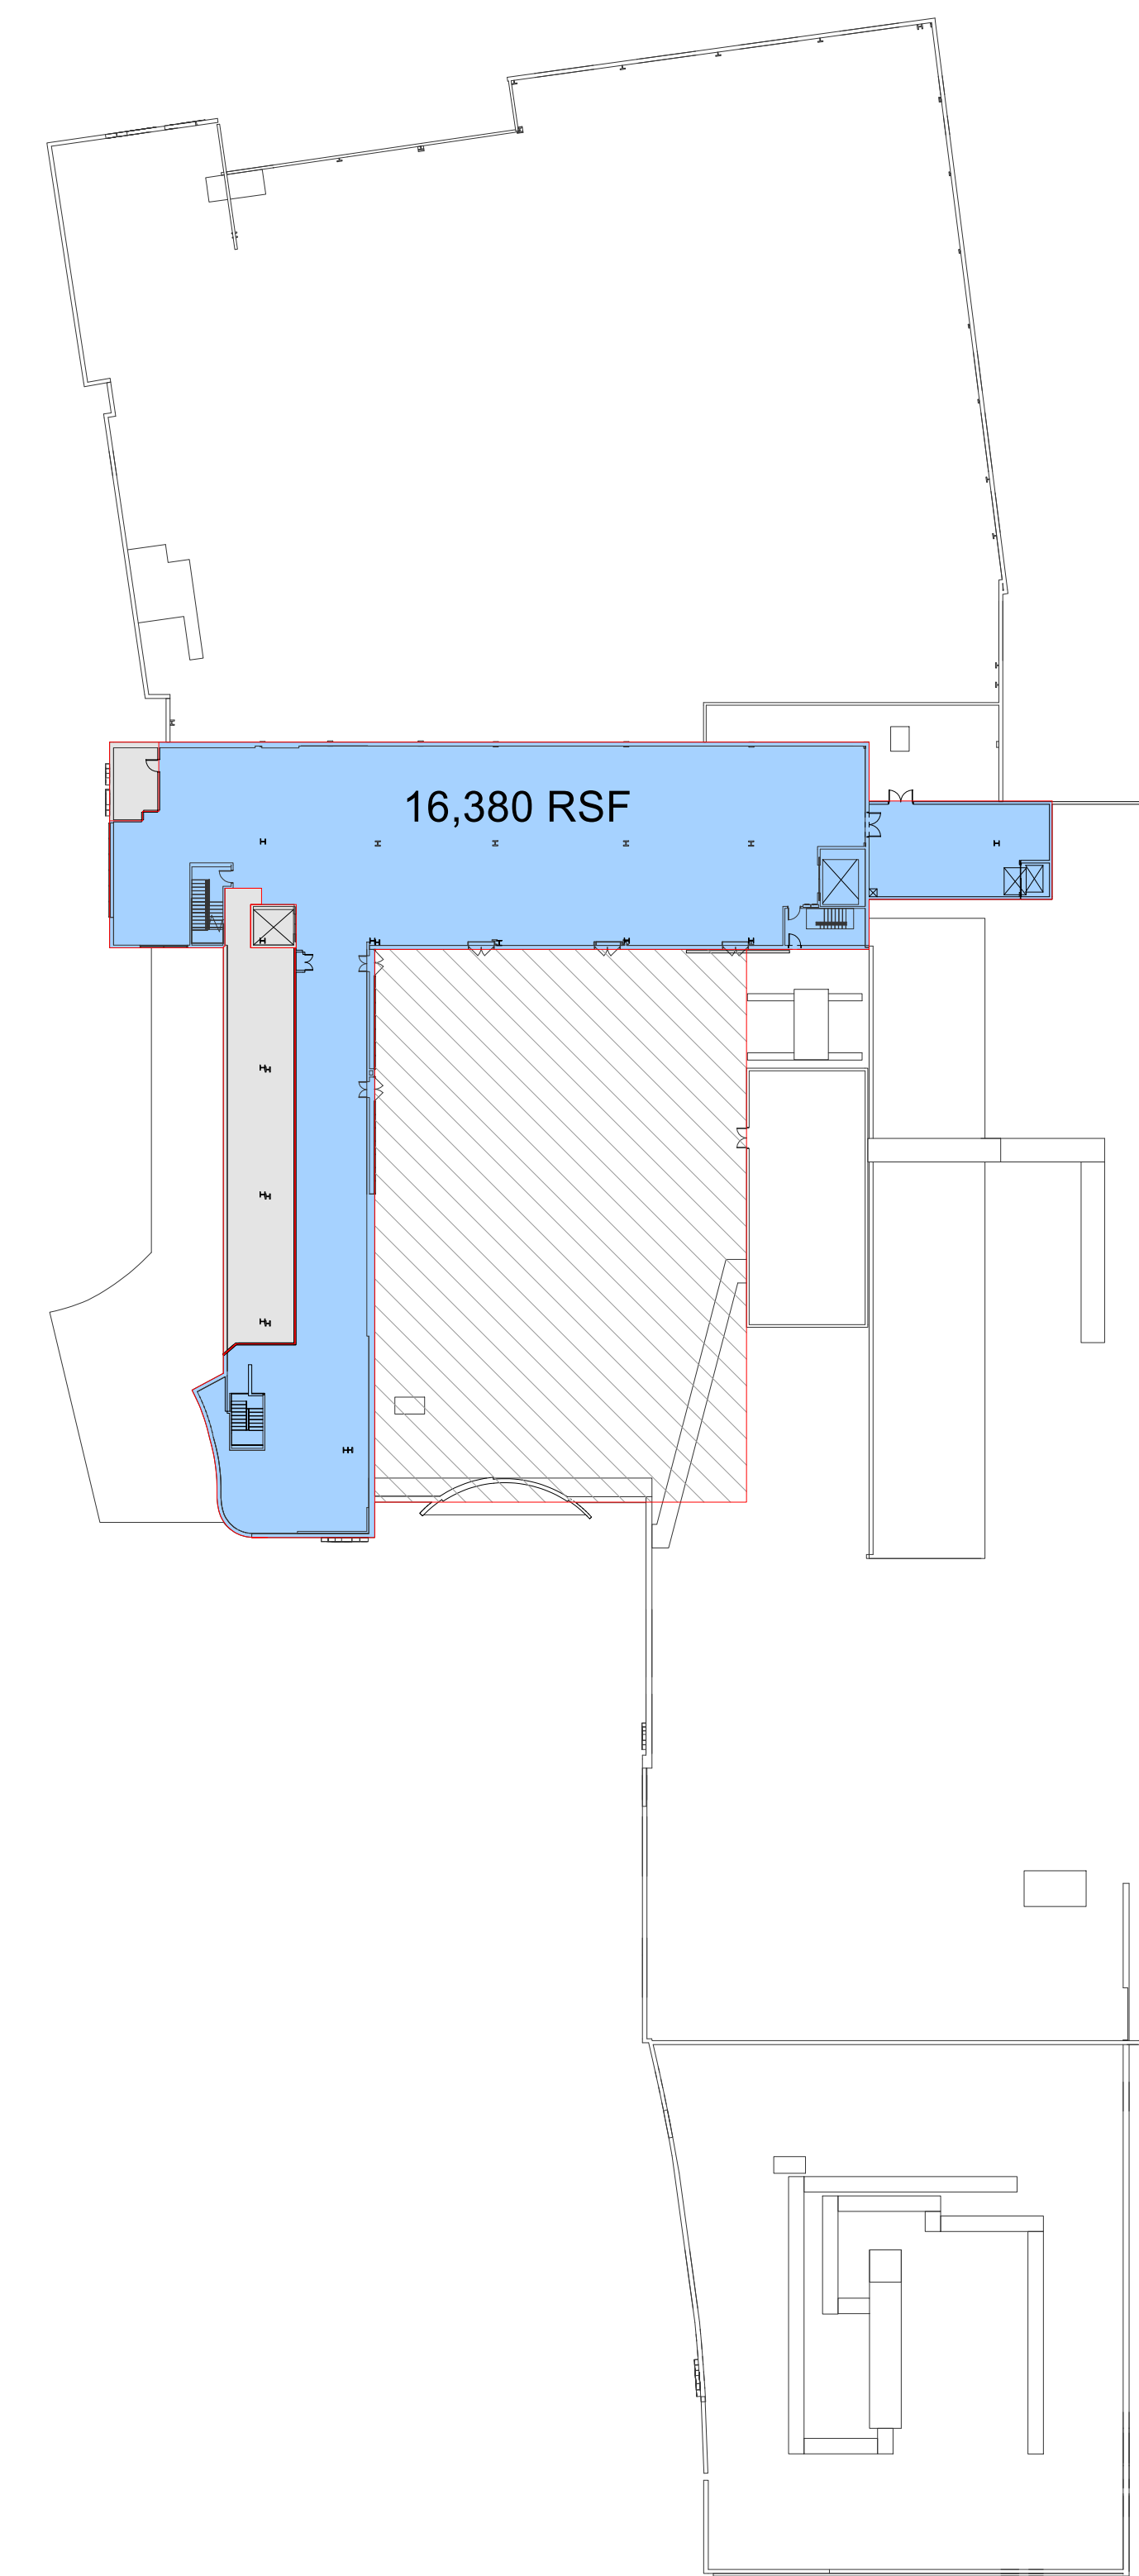

① LEVEL 1 PLAN  
1" = 40'-0"

② LEVEL 2 PLAN  
1" = 40'-0"

③ LEVEL 3 PLAN  
1" = 40'-0"

SITE ADDRESS:  
750 WHITE PLAINS ROAD  
SCARSDALE, NY 10583

PROJECT NAME:  
EASTCHESTER

DATE:  
12/21/2023 10:41:33 AM

PAGE DETAIL:  
OVERALL - V22A