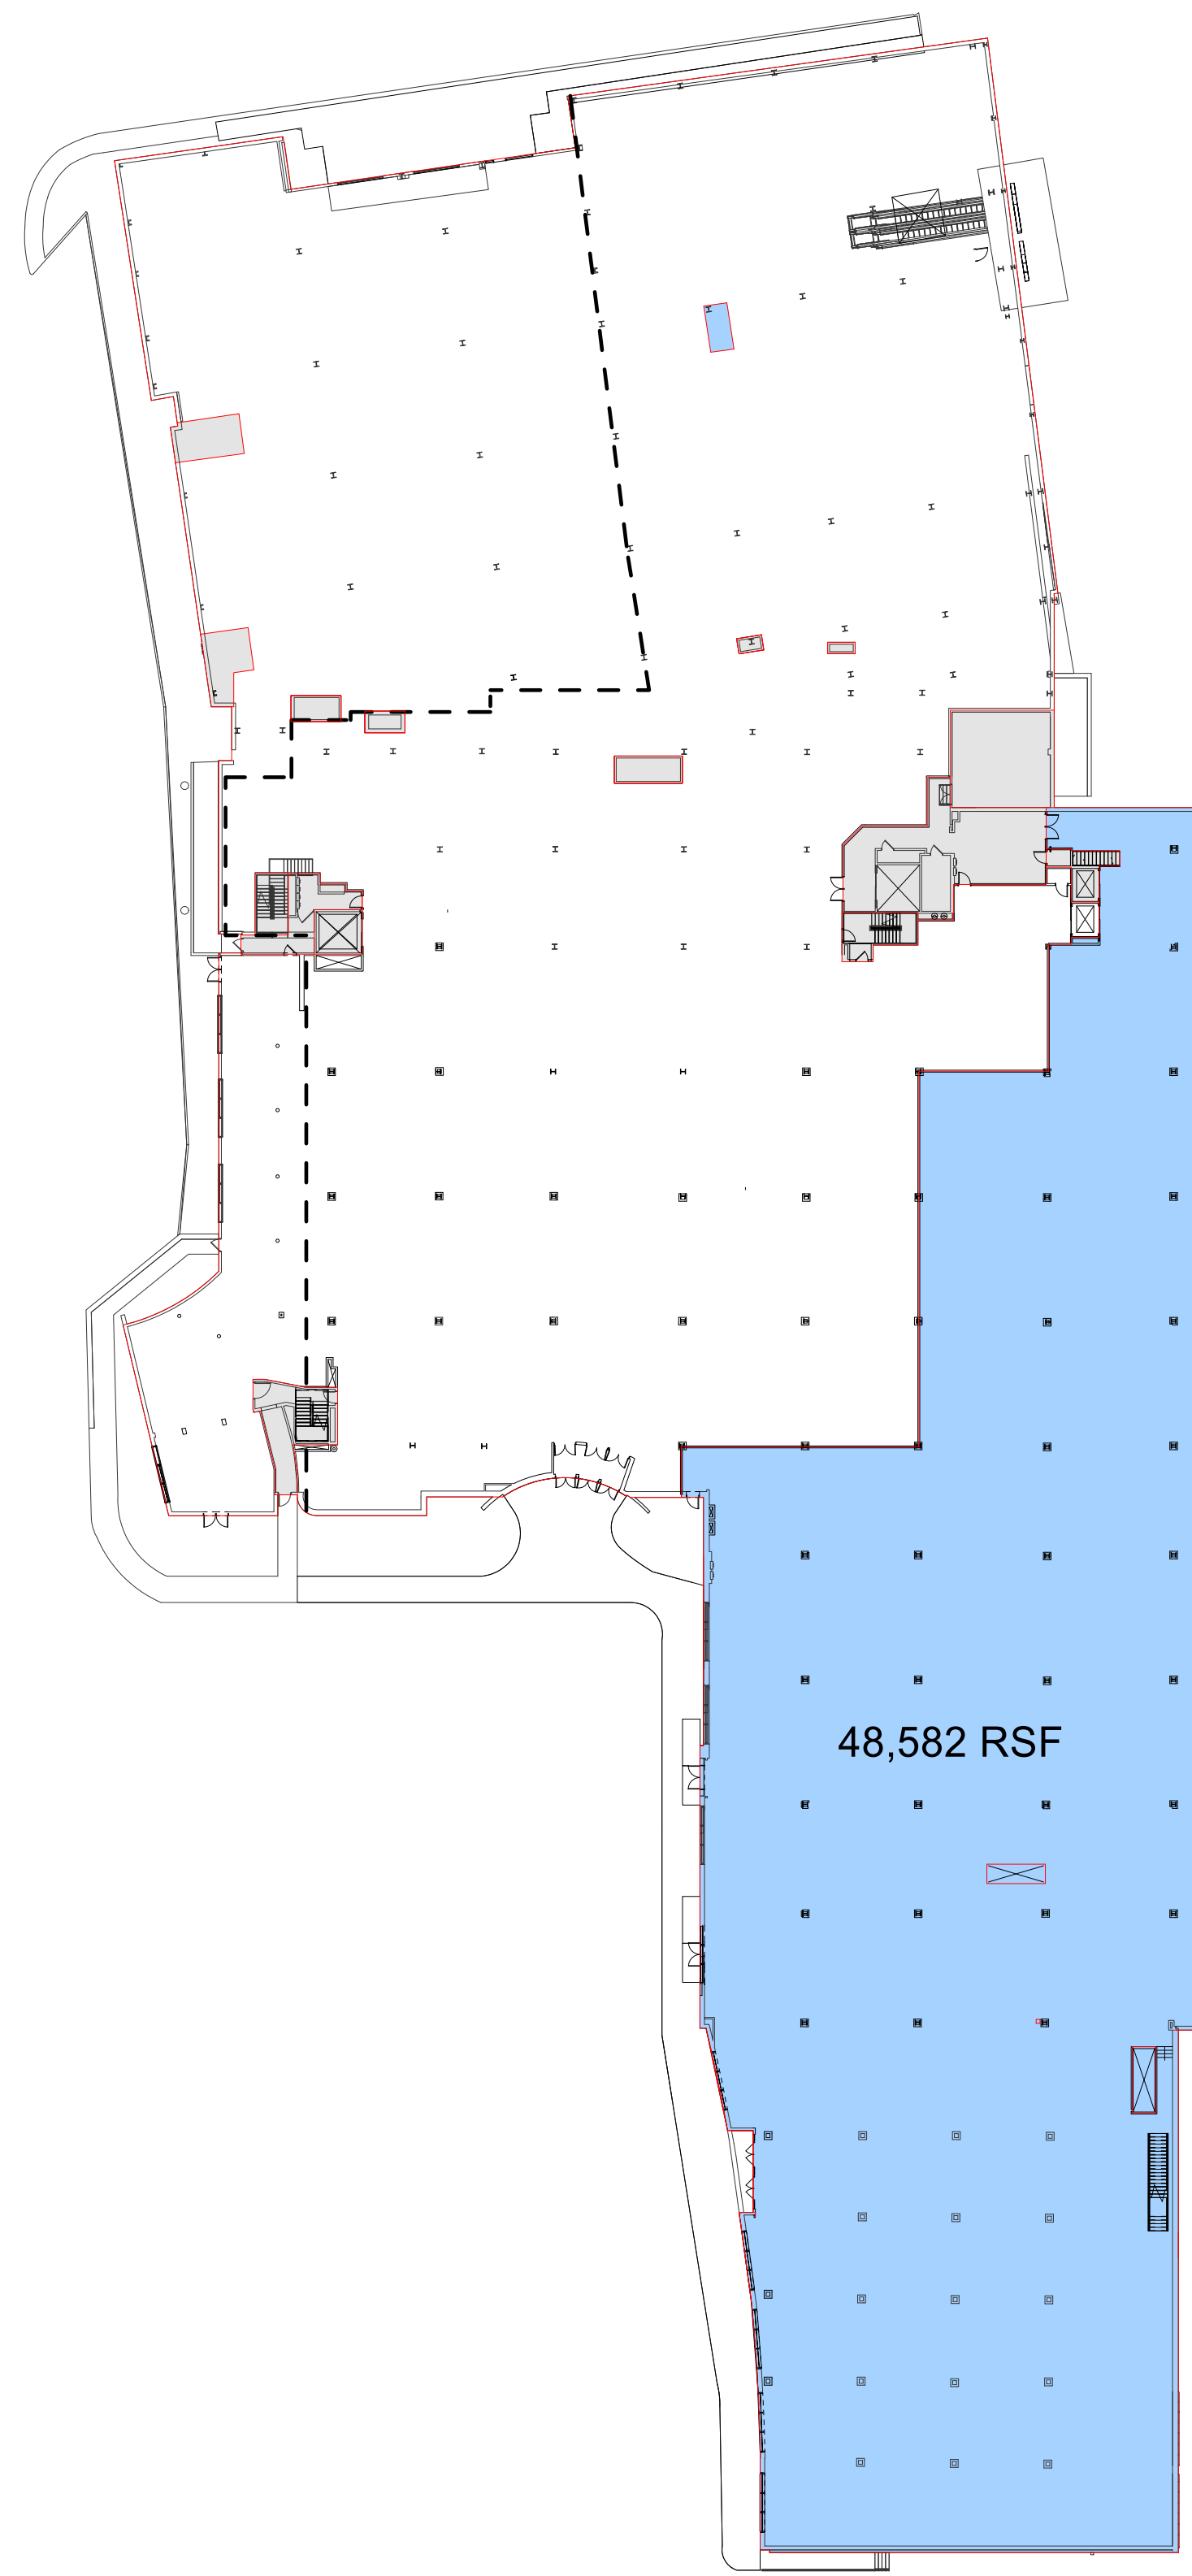

① LEVEL 1 PLAN  
1" = 40'-0"

② LEVEL 2 PLAN  
1" = 40'-0"

③ LEVEL 3 PLAN  
1" = 40'-0"

SITE ADDRESS:  
750 WHITE PLAINS ROAD  
SCARSDALE, NY 10583

PROJECT NAME:  
EASTCHESTER

DATE:  
12/21/2023 10:41:33 AM

PAGE DETAIL:  
OVERALL - V22A